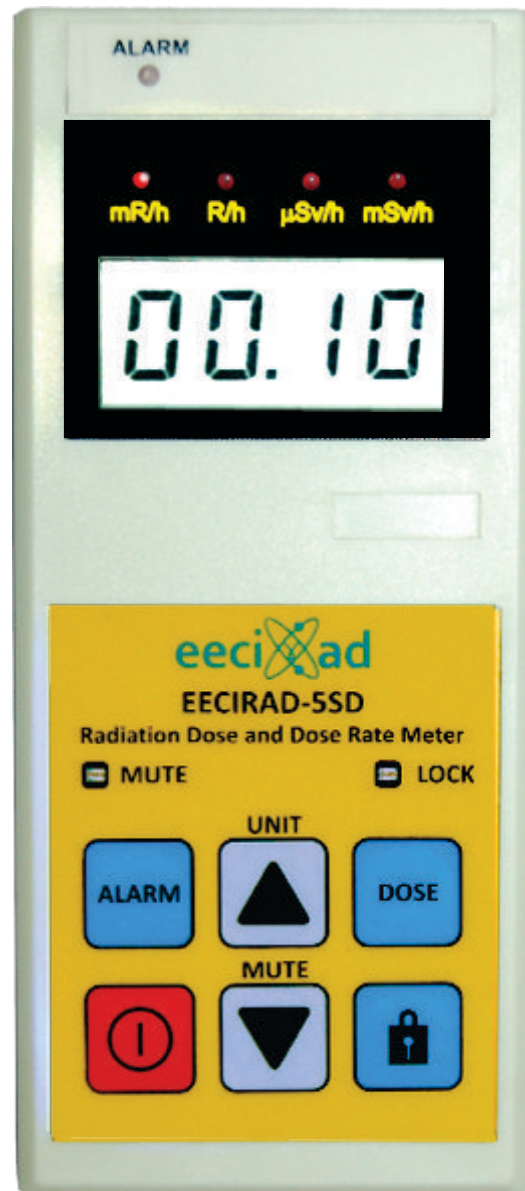

## DOSE & DOSE RATE SURVEY METER **EECIRAD-5SD**

- **Convenient, Rugged & Portable**
- **Measurement in  $\mu\text{Sv/hr}$  or  $\text{mR/hr}$**
- **High Battery Life Time**
- **Visual & Audible Alarms**
- **Large LCD Display**
- **Dose & Dose Rate Thresholds**

The EECIRAD-5SD is Digital Handheld Dose Rate Meter designed for a wide range of application involving detection & measurement of radiation levels. It's reliable performance & user friendly interface makes the EECIRAD-5SD perfectly suited to radiation survey in field condition for protection against radiological hazards. The devices are microprocessor controlled & have a easy-to-use menu structure, displayed on the LCD.

The instrument is suitable for use in Industrial Radiography, Nucleonic Gauging, Health Physics, Radio Chemistry, Nuclear Installations, Nuclear Research Center, Nuclear Power Station, Defense, Police, & Security Survey.